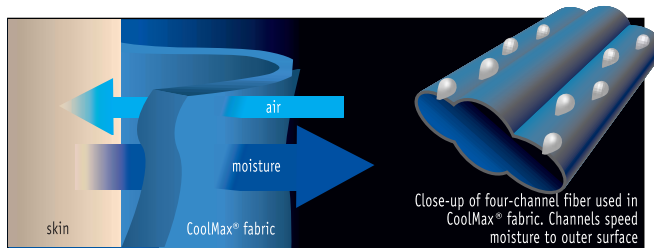

A. COOLMAX® TOP WOMEN

B. COOLMAX® SLIP WOMEN

C. COOLMAX® BOXER SLIP WOMEN

D. COOLMAX® G - STRING WOMEN

NEWLINE UNDERWEAR

NEWLINE UNDERWEAR

NEWLINE UNDERWEAR

Newline underwear concept has been developed for active people who want comfortable and sweat transporting underwear. The products are functional, and the products are ideal as a base layer. For spring and summer 2003 Newline underwear includes CoolMax® Underwear.

COOLMAX® UNDERWEAR

Our high performance material, CoolMax®, offers you great advantages compared to similar materials. CoolMax® by Dupont keeps you cool, comfortable and dry whenever needed - for extra performance when the heat is on...

Newline® CoolMax® underwear for active people who need functional underwear that offers quality and comfort.

- ABSORBS PERSPIRATION QUICKLY
- TRANSFERS PERSPIRATION TO THE NEXT LAYER
- DOES NOT SMELL EVEN AFTER HARD PHYSICAL TRAINING
- HAS A LONG LIFETIME EVEN AFTER MANY WASHES